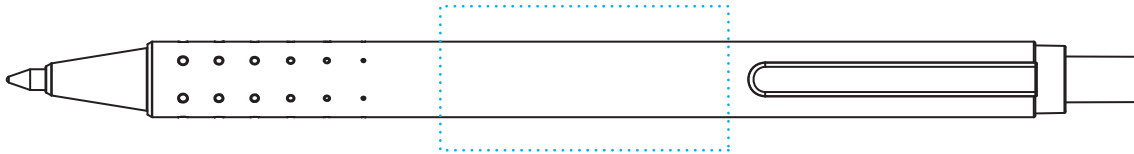

FULL COLOR: Right/left of clip 2 1/2 in x 9/32 in

Inline with Clip 1 1/2 in X 3/4 in

Print: Opposite of Clip 2 1/8 in x 1/2 in

G390H MAYPEARL GEL SOFT